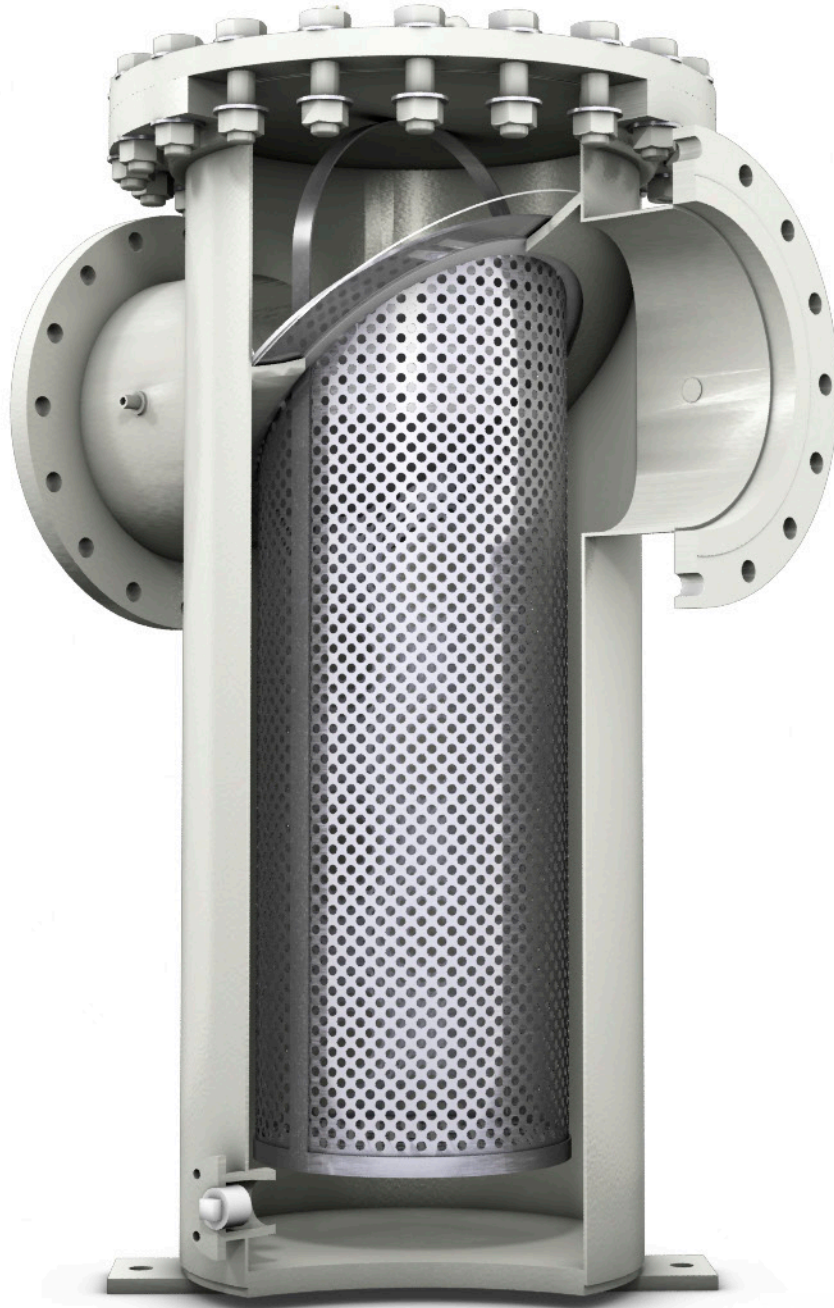

S.P. KINNEY MODEL "FF" AND CUSTOM STRAINERS

APPLICATIONS

S.P. Kinney offers a wide range of custom manual and automatic designs to meet any dimensional, pressure, or temperature requirements that a customer may have.

If your custom needs fall outside our standard product offerings, please contact us directly so our engineering team may put together a custom water filtration package designed specifically for you.

CUSTOM BUILT IN THE U.S.

All S.P. Kinney strainers are custom built to order in the United States using only the highest grade American steel.

CALL TODAY

Call us today at 1-800-356-1118 or visit www.spkinney.com to set up a free consultation.